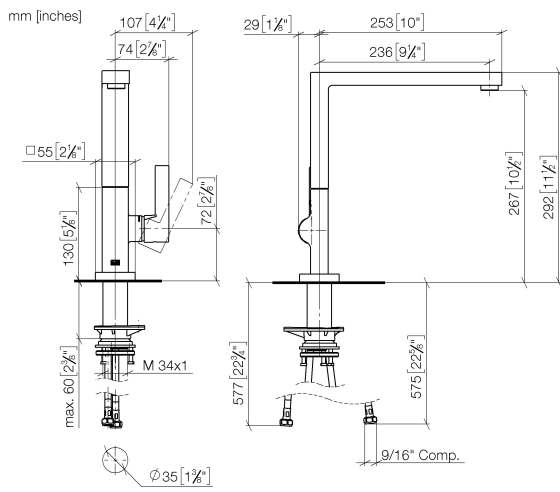

LOT Single-lever mixer - Chrome

LOT

33 800 680

- 236mm projection
- pivotable spout 360°
- air-enriched flow
- height of mixer 292 mm
- height up to aerator 267 mm
- hole diameter 35 mm
- 2 x pressure hose with 3/8" cap nut
- max. flow 5.7 l/min at 3 bar flow pressure
- lead-free
- This product can help a building meet the requirements of Green Building Rating Systems, e.g. LEED®, BREEAM®, DGNB

Recommended miscellaneous

AIR SWITCH Control button - Chrome 10 714 970-00

Recommended miscellaneous

Dispenser with rosette - Chrome 82 439 970-00

33 800 680

Flow rate chart

Codes & Standards

California Energy
Commission
(CEC)

33 800 680

Spare parts list

No.	Item Number	Name	Quantity used	Delivery time
1	90 11 06 218 01-00	spout	1	-
Spare part can no longer be ordered, please order the replacement item				
2	09 31 11 044 90	pin	1	2
3	90 31 20 087 00-00	plug	1	10
4	90 15 05 042 00 90	cartridge	1	2
5	09 24 04 266 90	nut	1	2
6	90 28 30 052 00-00	cover	1	10
7	90 20 86 004 00-00	handle	1	10
8	04 30 04 103 00 90	hose	2	2
9	90 30 10 057 00 90	fixing set	1	-
Spare part can no longer be ordered, please order the replacement item				
10	90 27 86 004 00-00	rosette	1	10
11	90 28 10 207 00 90	gasket kit	1	10