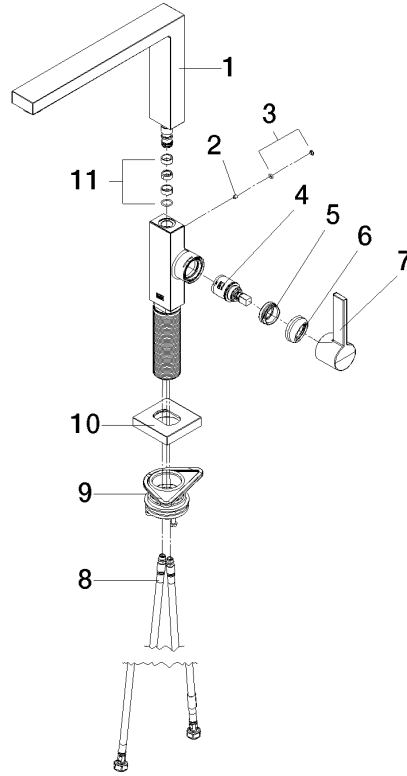

LOT Single-lever mixer - Chrome

LOT

33 800 680

- 236mm projection
- pivotable spout 360°
- air-enriched flow
- height of mixer 292 mm
- height up to aerator 267 mm
- hole diameter 35 mm
- 2 x pressure hose with 3/8" cap nut
- max. flow 5.7 l/min at 3 bar flow pressure
- lead-free
- This product can help a building meet the requirements of Green Building Rating Systems, e.g. LEED®, BREEAM®, DGNB

Recommended miscellaneous

AIR SWITCH Control button - Chrome 10 714 970-00

Recommended miscellaneous

Dispenser with rosette - Chrome 82 439 970-00

33 800 680

Flow rate chart

Codes & Standards

California Energy
Commission
(CEC)

33 800 680

Spare parts list

No.	Item Number	Name	Quantity used	Delivery time
1	90 11 06 218 01-00	spout	1	-
Spare part can no longer be ordered, please order the replacement item				
2	09 31 11 044 90	pin	1	2
3	90 31 20 087 00-00	plug	1	10
4	90 15 05 042 00 90	cartridge	1	2
5	09 24 04 266 90	nut	1	2
6	90 28 30 052 00-00	cover	1	10
7	90 20 86 004 00-00	handle	1	10
8	04 30 04 103 00 90	hose	2	2
9	90 30 10 057 00 90	fixing set	1	-
Spare part can no longer be ordered, please order the replacement item				
10	90 27 86 004 00-00	rosette	1	10
11	90 28 10 207 00 90	gasket kit	1	10