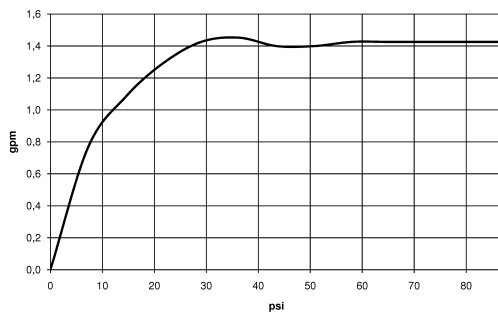

LOT Single-lever mixer - Chrome

LOT

33 800 680

- 236mm projection
- pivotable spout 360°
- air-enriched flow
- height of mixer 292 mm
- height up to aerator 267 mm
- hole diameter 35 mm
- 2 x pressure hose with 3/8" cap nut
- max. flow 5.7 l/min at 3 bar flow pressure
- lead-free
- This product can help a building meet the requirements of Green Building Rating Systems, e.g. LEED®, BREEAM®, DGNB

Recommended miscellaneous

AIR SWITCH Control button - Chrome 10 714 970-00

Recommended miscellaneous

Dispenser with rosette - Chrome 82 439 970-00

33 800 680

Flow rate chart

Codes & Standards

California Energy
Commission
(CEC)